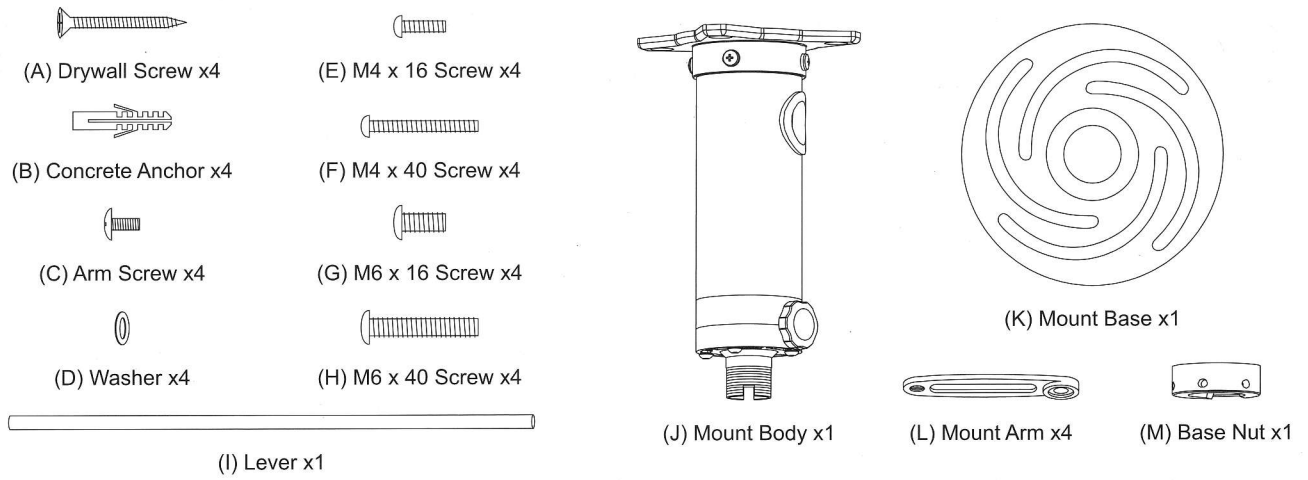

Projector Mount Instructions

HARDWARE

INSTALLATION

⚠ WARNING

This mount must be attached to a ceiling joist in order to support the weight of the projector. Failure to do this may result in damage or injury.